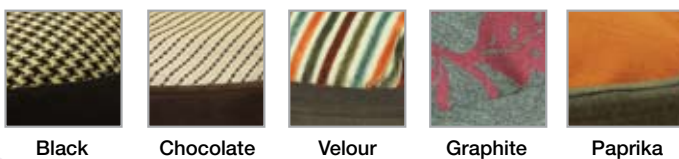

THE DECO BED

KraMar has created a uniquely shaped bed that allows your pet to curl with the contour of the bed. Watch as pets retreat into a world of ultimate comfort.

Black	Chocolate	Velour	Graphite	Paprika	
39941	39989	39929	39969	39952.....	Small
39951	39999	39939	39979	39962.....	Large